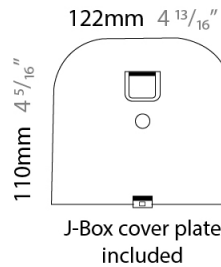

SESTESSA SURFACE

D33008

base number

PROJECT _____

TYPE _____

SPECIFIER _____

QUANTITY _____

DATE _____

1. To build a product code in our configurator select the specify button on the base model # product page
2. To build a manual product code on this datasheet choose from the options listed below in blue font and add the suffix to the base model #

GENERAL

Series: Sestessa
Brand: Cini & Nils
Division: Design
Mounting Type: Surface
Mounting Location: Wall
Subcategory: Ambient

PHYSICAL

Length (mm): 240
Length (in): 9 ⁷/₁₆"
Width (mm): 50
Width (in): 1 ¹⁵/₁₆"
Height (mm): 90
Height (in): 3 ⁹/₁₆"
Extension (mm): 175
Extension (in): 6 ⁷/₈"
Light Distribution: Indirect
Weight (kg): 1.0
Weight (lbs): 2.2
Fixture Finish: WHI
Fixture Material: Aluminum

ELECTRICAL

Lamp Type: LED
Total Output Wattage (W): 20
Dimming: Tri-Mode (Non-Dimming and Phase Dimming (120Vac only) and 0-10V Dimming)
Driver Included: Yes
Driver Location: Integrated
Driver Type: Constant Current - Universal
Driver Class: Class 2
Input Voltage (V): 120 - 277
Constant Current (MA): 500

LED

Number of LEDs: 1
Color Temperature (°K): 2800
Nominal Lumen (lm): 1700
CRI: >80 CRI
Efficiency (%): 99.4
Lamp Life (hrs): 50000

OPTICAL

RATINGS AND CERTIFICATIONS

Certified By: Certified for North American Standards
IP rating: IP20