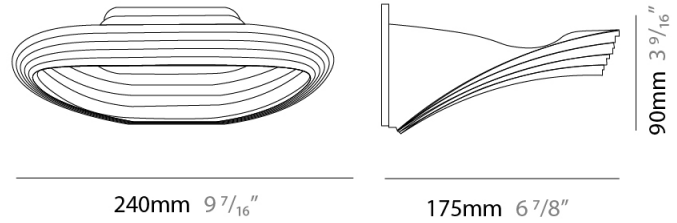

SESTESSA SURFACE

D33008

base number

PROJECT _____

TYPE _____

SPECIFIER _____

QUANTITY _____

DATE _____

1. To build a product code in our configurator select the specify button on the base model # product page
2. To build a manual product code on this datasheet choose from the options listed below in blue font and add the suffix to the base model #

GENERAL

Series: Sestessa
Brand: Cini & Nils
Division: Design
Mounting Type: Surface
Mounting Location: Wall
Subcategory: Ambient

PHYSICAL

Length (mm): 240
Length (in): 9 ⁷/₁₆"
Width (mm): 50
Width (in): 1 ¹⁵/₁₆"
Height (mm): 90
Height (in): 3 ⁹/₁₆"
Extension (mm): 175
Extension (in): 6 ⁷/₈"
Light Distribution: Indirect
Weight (kg): 1.0
Weight (lbs): 2.2
Fixture Finish: WHI
Fixture Material: Aluminum

ELECTRICAL

Lamp Type: LED
Total Output Wattage (W): 20
Dimming: Tri-Mode (Non-Dimming and Phase Dimming (120Vac only) and 0-10V Dimming)
Driver Included: Yes
Driver Location: Integrated
Driver Type: Constant Current - Universal
Driver Class: Class 2
Input Voltage (V): 120 - 277
Constant Current (MA): 500

LED

Number of LEDs: 1
Color Temperature (°K): 2800
Nominal Lumen (lm): 1700
CRI: >80 CRI
Efficiency (%): 99.4
Lamp Life (hrs): 50000

OPTICAL

RATINGS AND CERTIFICATIONS

Certified By: Certified for North American Standards
IP rating: IP20