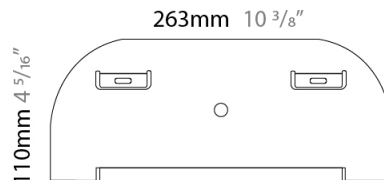

J-Box cover plate included