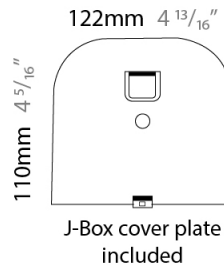

PROJECT	_____
TYPE	_____
SPECIFIER	_____
QUANTITY	_____
DATE	_____

SESTESSA SURFACE

D33009

base number

1. To build a product code in our configurator select the specify button on the base model # product page
2. To build a manual product code on this datasheet choose from the options listed below in blue font and add the suffix to the base model #

GENERAL

Series: Sestessa
Brand: Cini & Nils
Division: Design
Mounting Type: Surface
Mounting Location: Wall
Subcategory: Ambient

PHYSICAL

Length (mm): 240
Length (in): 9 7/16
Height (mm): 90
Height (in): 3 9/16
Extension (mm): 175
Extension (in): 6 7/8
Light Distribution: Indirect
Weight (kg): 1.0
Weight (lbs): 2.2
Fixture Finish: WHI
Fixture Material: Aluminum

ELECTRICAL

Lamp Type: LED
Total Output Wattage (W): 20
Dimming: Tri-Mode (Non-Dimming and Phase Dimming (120Vac only) and 0-10V Dimming)
Driver Included: Yes
Driver Location: Integrated
Driver Type: Constant Current - Universal
Driver Class: Class 2
Input Voltage (V): 120 - 277
Constant Current (MA): 500

LED

Number of LEDs: 1
Color Temperature (°K): 2800
Nominal Lumen (lm): 1300
CRI: >95 CRI
Lamp Life (hrs): 50000

OPTICAL

RATINGS AND CERTIFICATIONS

Certified By: Certified for North American Standards
IP rating: IP20