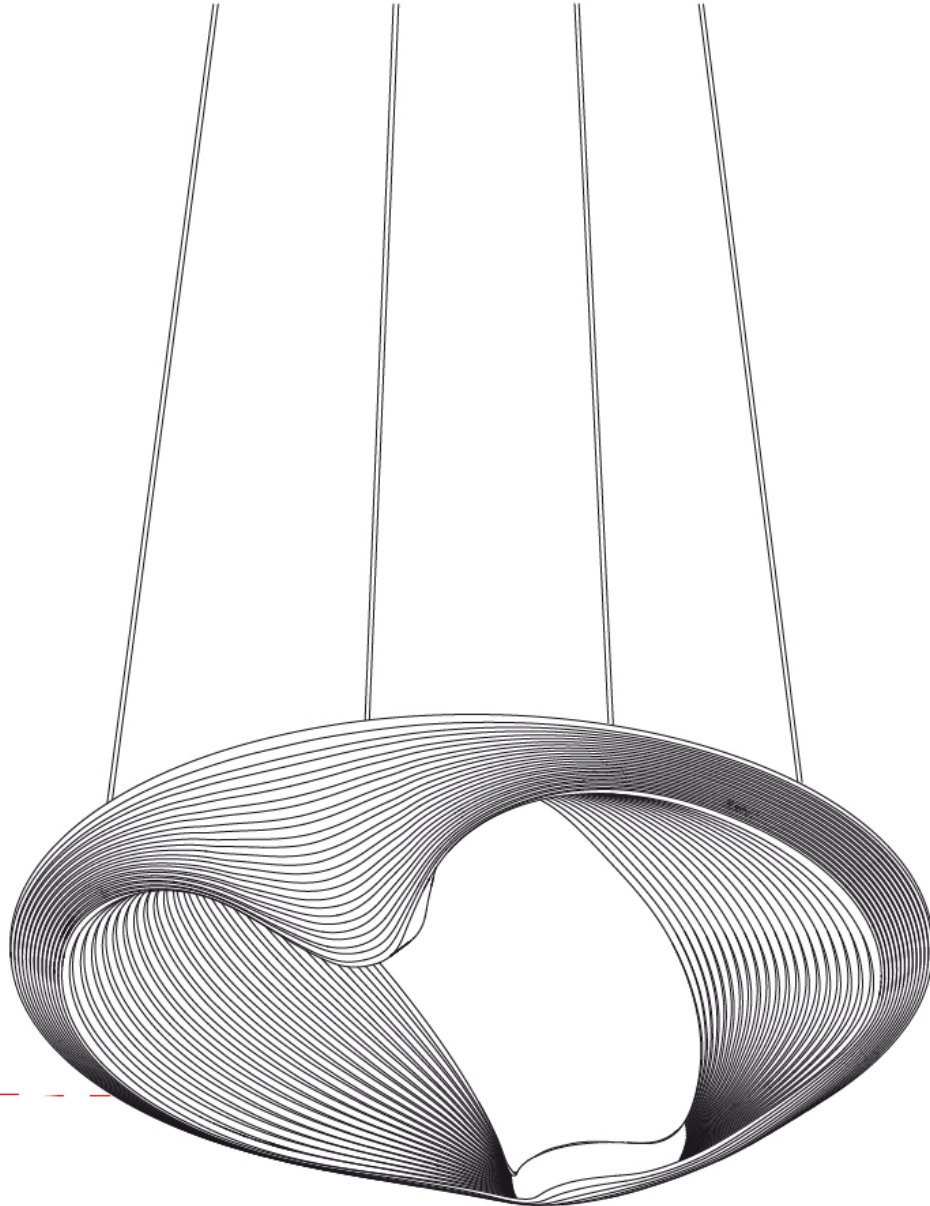

SESTESSA SUSPENSION

D31011

PROJECT	_____
TYPE	_____
SPECIFIER	_____
QUANTITY	_____
DATE	_____

D