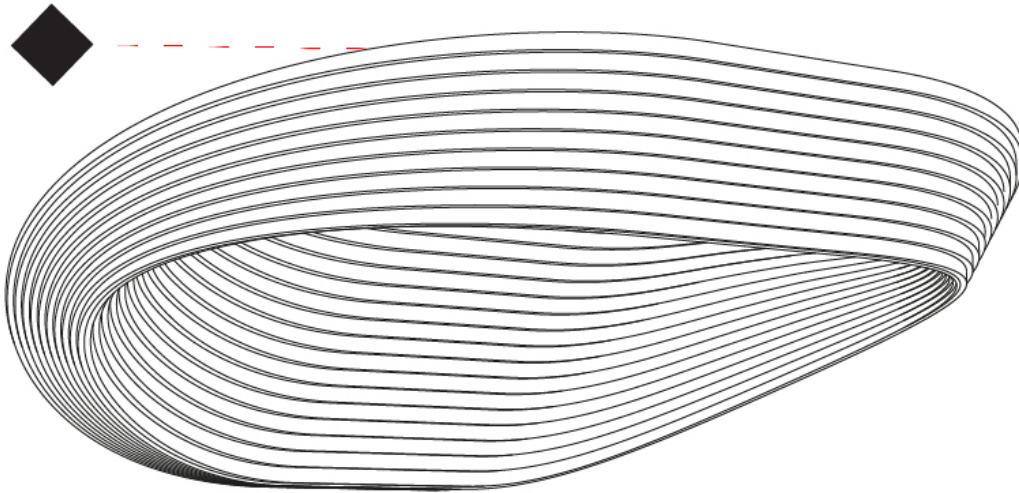

D33005

PROJECT

TYPE

SPECIFIER

QUANTITY

DATE