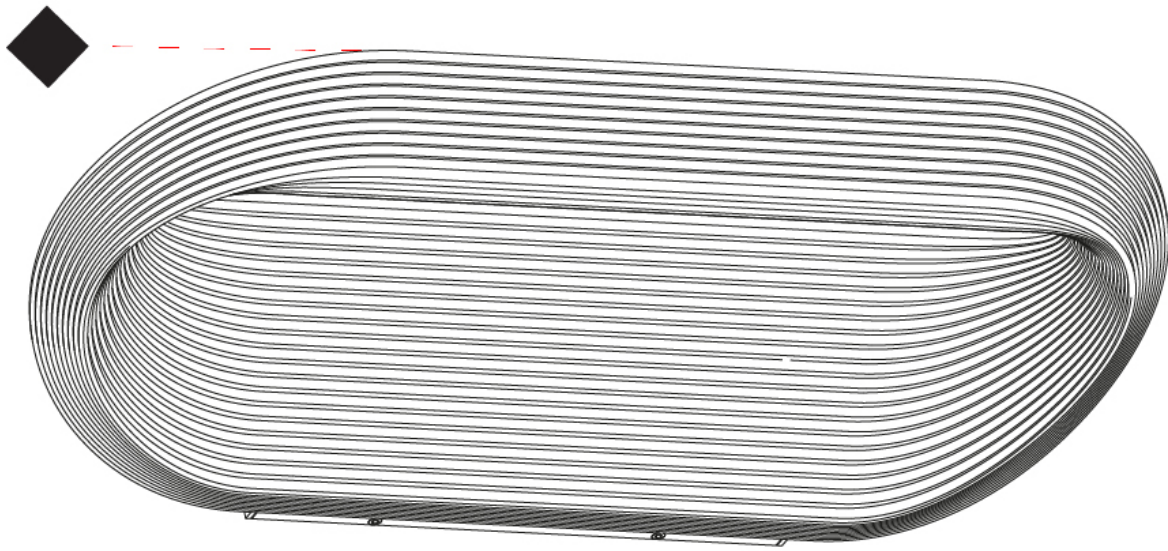

D33010

PROJECT

TYPE

SPECIFIER

QUANTITY

DATE