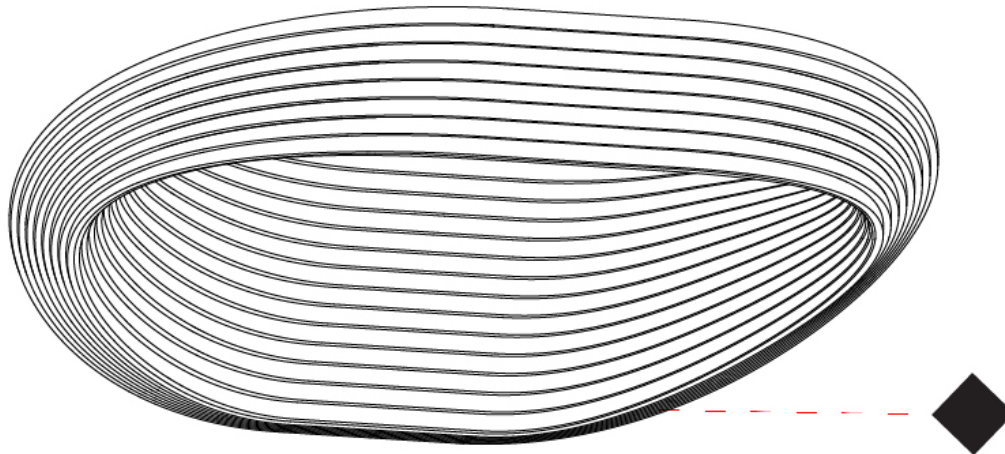

D33009

PROJECT

TYPE

SPECIFIER

QUANTITY

DATE