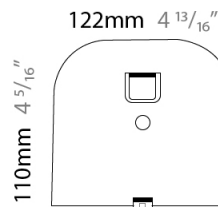

122mm 4 ¹³/₁₆"

110mm 4 ⁵/₁₆"

J-Box cover plate included